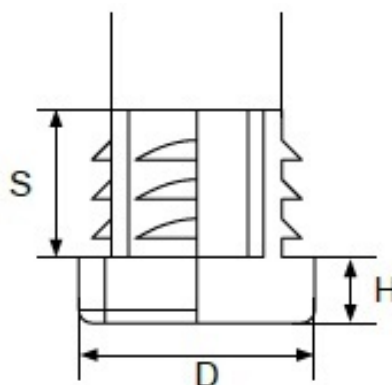

## Description:

Insert Glide For Square Tubes, 25x25mm, PE, Black

## Item number:

10.03.060-0

Units	Box	Carton	HS Code	Barcode
Pcs.	500	2500	3901908099	 5704866007290

Color	D diameter	S shaft	H height
Black	12 x 12 mm	11,6 mm	4,0 mm
Black	16 x 16 mm	12 mm	5,0 mm
Black	18 x 18 mm	11 mm	5,0 mm
Black	20 x 20 mm	12 mm	5,0 mm
White	20 x 20 mm	12 mm	5,0 mm
Black	22 x 22 mm	14 mm	5,0 mm
Black	25 x 25 mm	13,5 mm	5,0 mm
White	25 x 25 mm	13,5 mm	5,0 mm
Black	30 x 30 mm	13,5 mm	5,0 mm
Black	40 x 40 mm	14 mm	5,0 mm
Black	50 x 50 mm	19 mm	5,0 mm
Black	60 x 60 mm	19 mm	5,0 mm